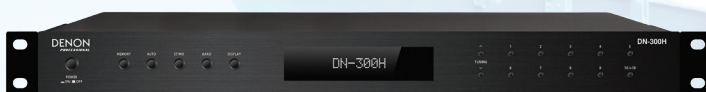

DN-300H 1RU **NEW PRODUCT**

Digital AM/FM Tuner

- FM frequencies: 87.5–108MHz
- AM frequencies: 522–1629KHz (EU); 530–1710KHz (US)
- Auto search & PLL quartz synthesizer tuner